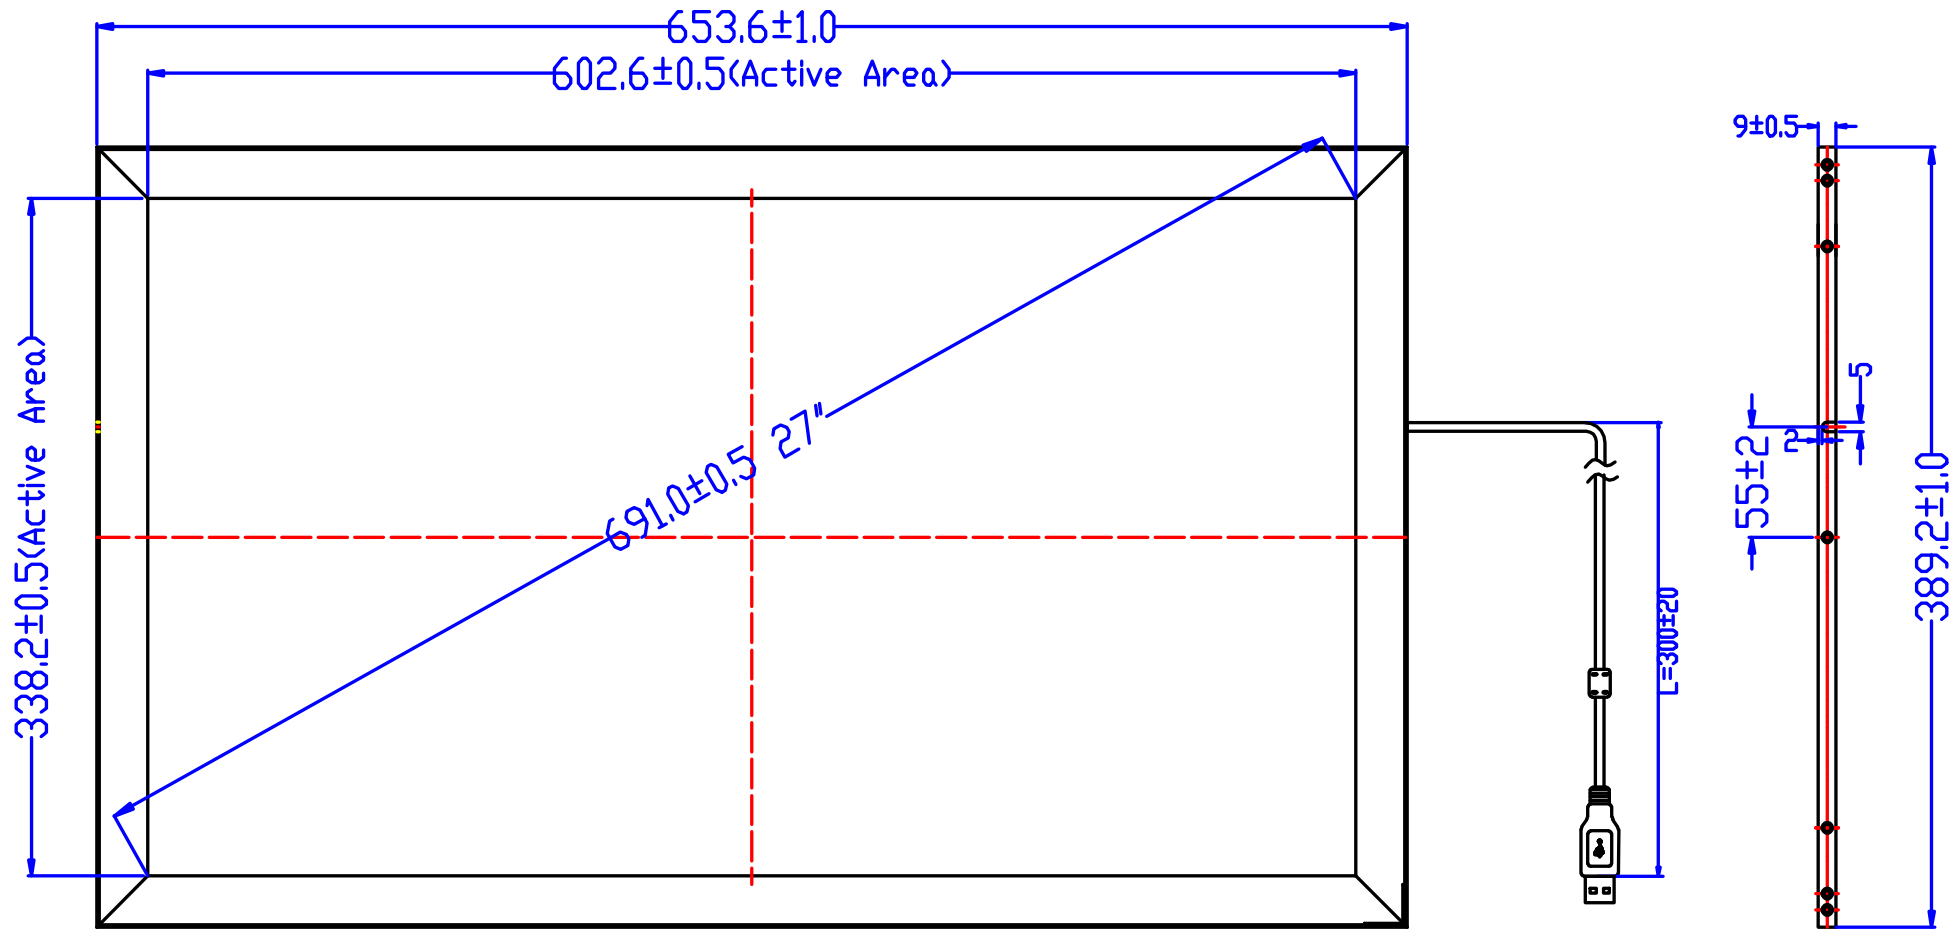

Touchbaza
IRKeeTouch27

| Unmarked Tolerance | | | Touchbaza | | | | | |
|--------------------|---------|---------------|--------------------------|--------------|-------------|-----------|-------|------|
| From (mm) | To (mm) | Quality level | Product | IRKeeTouch27 | Drawing No. | IT-PL-722 | | |
| 0 | 10 | ±0.25 | Drawing/Date | | Edition | 00 | Unit | mm |
| 10 | 50 | ±0.5 | Check/Date | | Size | A4 | Scale | Free |
| 50 | 100 | ±0.8 | Approve/Date | | Shadow | | | |
| 100 | | ±1.0 | Total X 1 P X 1 P | | | | | |