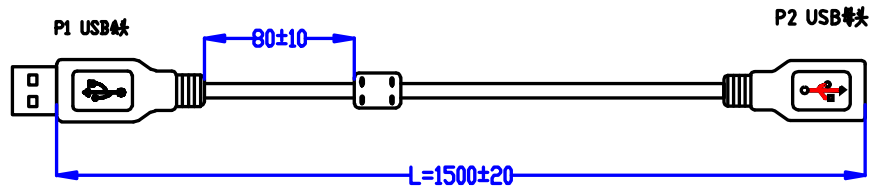

Touchbaza
IRKeeTouch27

| Unmarked Tolerance | | | Touchbaza | | | | | |
|--------------------|---------|---------------|--------------------------|--------------|-------------|-----------|-------|------|
| From (mm) | To (mm) | Quality level | Product | IRKeeTouch27 | Drawing No. | IT-PL-722 | | |
| 0 | 10 | ±0.25 | Drawing/Date | | Edition | 00 | Unit | mm |
| 10 | 50 | ±0.5 | Check/Date | | Size | A4 | Scale | Free |
| 50 | 100 | ±0.8 | Approve/Date | | Shadow | | | |
| 100 | | ±1.0 | Total X 1 P X 1 P | | | | | |