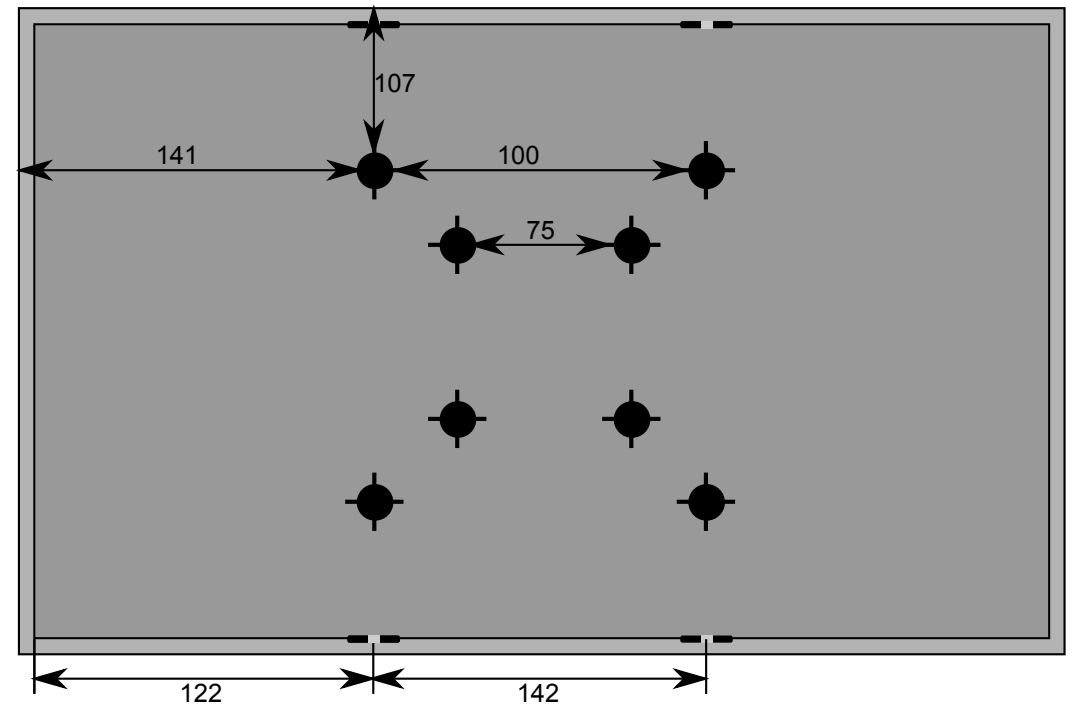

OpenFrame Touchmonitor TGM17RPE

Front View

Back View

Bottom View