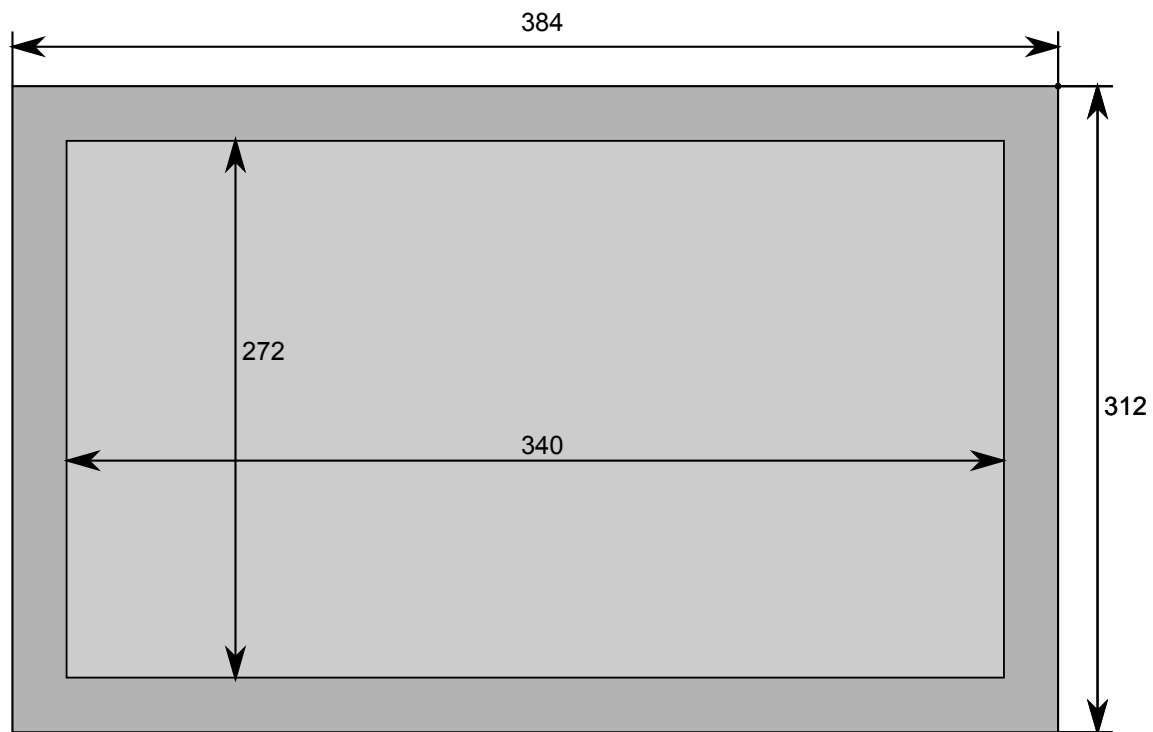

OpenFrame Touchmonitor TGM17RPE

Front View

Back View

Bottom View